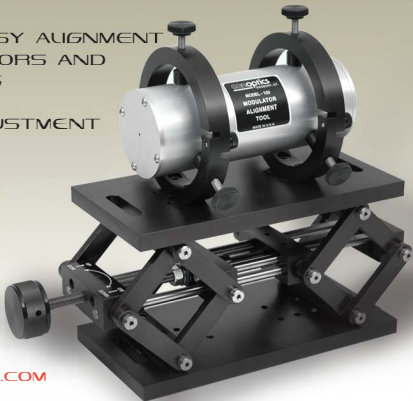

## Model 102 Modulator Mount

- PERMITS EASY ALIGNMENT OF MODULATORS AND DEFLECTORS
- HEIGHT ADJUSTMENT 2.6 INCHES
- INCLUDES ALIGNMENT TOOL

[WWW.CONOPTICS.COM](http://WWW.CONOPTICS.COM)